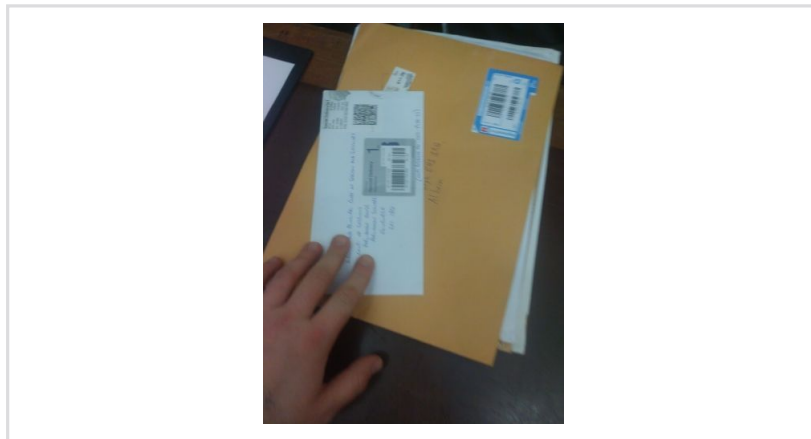

[← Track another item](#)

[Cymraeg](#)

Delivered

Your item was delivered on **15-12-2025**.

Tracking number:

RL057374827IE

Item from:

Ireland

Proof of delivery